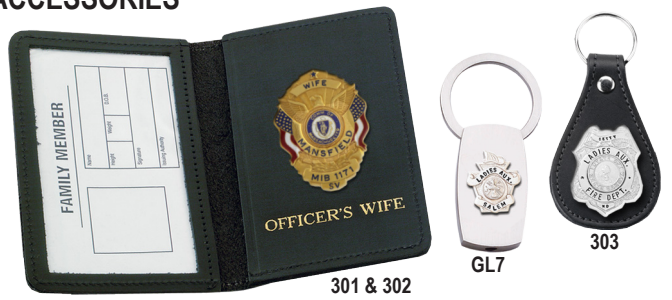

ACCESSORIES

For a complete listing of mini-badges visit www.blackinton.com/design-a-badge.

Blackinton®